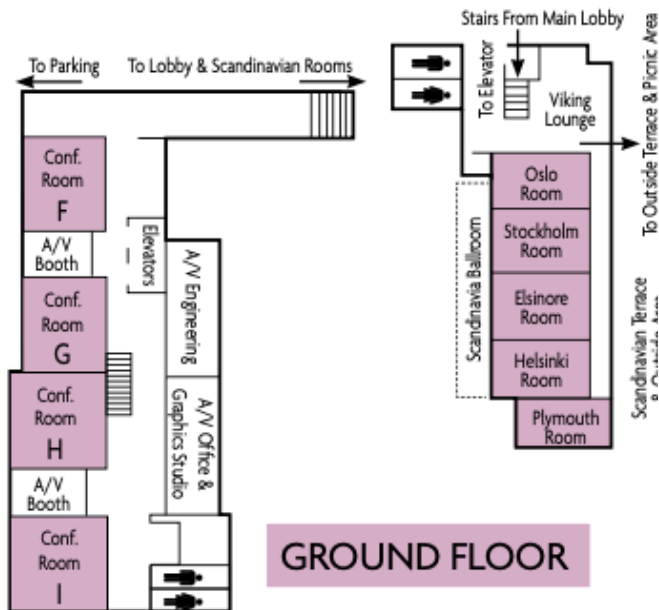

MAIN FLOOR

Minnesota Bluegrass & Old-Time Music Association

2022 Minnesota Bluegrass Fall Jam and Great Minnesota Uke Gathering (GMUG)

November 11-13

SECOND FLOOR

Room Codes

Main Floor

Regency = R
Boardrm 1 = BR1
Boardrm 2 = BR2
Conf. Rm = CRB,
CRC, CRD & CRE
Concessions Hall = CH
Fireside - FS
Copenhagen = C
Europa Room. = ER
Vendor Rm - CRD

Second Floor

Studios 1-17 =
S1-17

Ground Floor

Conf. Rm - CRF,
CRG, CRH & CRI
Oslo Room = O
Stockholm Rm = S
Helsinki Rm = H
Plymouth Rm = P

GROUND FLOOR

Concerts

Europa Room = E, Regency = R

Friday Evening