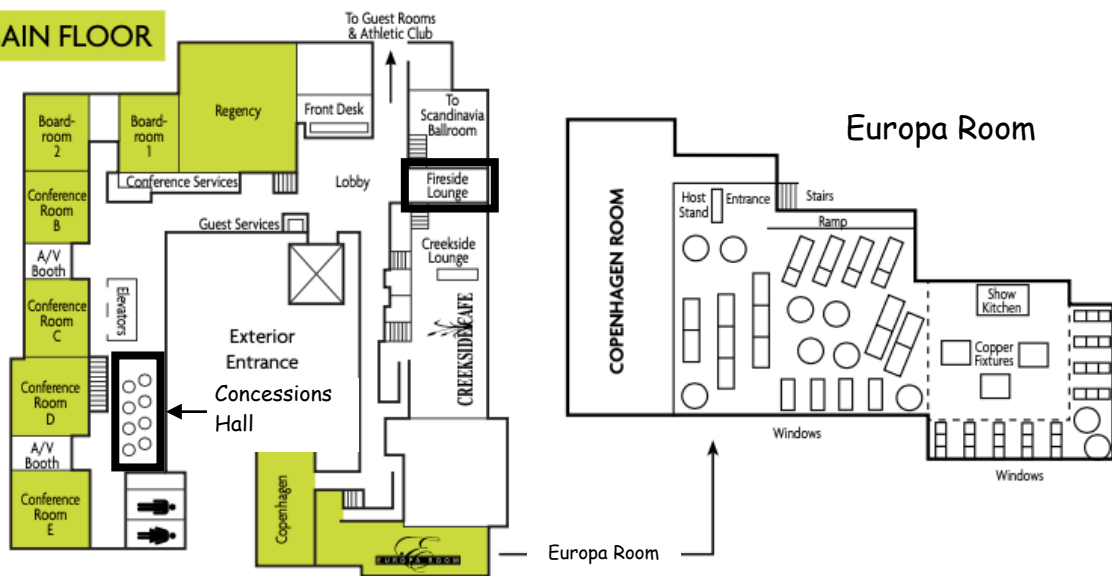

MAIN FLOOR

Minnesota Bluegrass & Old-Time Music Association

2022 Minnesota Bluegrass Fall Jam and Great Minnesota Uke Gathering (GMUG)

November 11-13

SECOND FLOOR

Room Codes

Main Floor

Regency = R
Boardrm 1 = BR1
Boardrm 2 = BR2
Conf. Rm = CRB,
CRC, CRD & CRE
Concessions Hall = CH
Fireside - FS
Copenhagen = C
Europa Room. = ER
Vendor Rm - CRD

Second Floor

Studios 1-17 =
S1-17

Ground Floor

Conf. Rm - CRF,
CRG, CRH & CRI
Oslo Room = O
Stockholm Rm = S
Helsinki Rm = H
Plymouth Rm = P

GROUND FLOOR

Concerts

Europa Room = E, Regency = R

Friday Evening