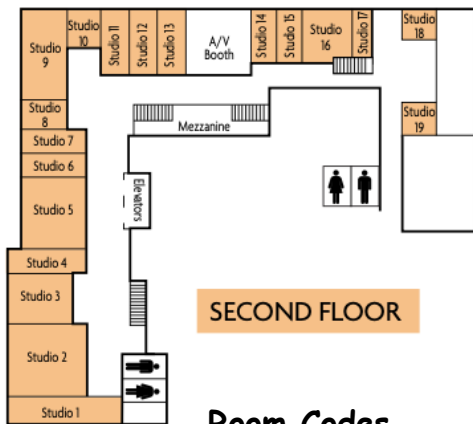

MAIN FLOOR

Minnesota Bluegrass & Old-Time Music Association

2022 Minnesota Bluegrass Fall Jam and Great Minnesota Uke Gathering (GMUG)

November 11-13

SECOND FLOOR

Room Codes

Main Floor

Regency = R
Boardrm 1 = BR1
Boardrm 2 = BR2
Conf. Rm = CRB,
CRC, CRD & CRE
Concessions Hall = CH
Fireside - FS
Copenhagen = C
Europa Room. = ER
Vendor Rm - CRD

Second Floor

Studios 1-17 =
S1-17

Ground Floor

Conf. Rm - CRF,
CRG, CRH & CRI
Oslo Room = O
Stockholm Rm = S
Helsinki Rm = H
Plymouth Rm = P

GROUND FLOOR

Concerts

Europa Room = E, Regency = R

Friday Evening